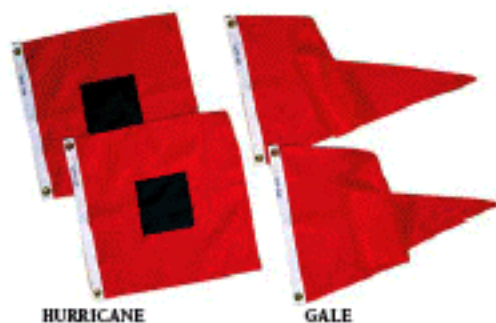

{ MARINE FLAGS }

US FLAGS & SETS

STATE FLAGS

SMALL FLAGS & DESK SETS

MARINE FLAGS

INTERNATIONAL FLAGS

CUSTOM FLAGS

DECORATIONS

HARDWARE & SMALL POLES

IN GROUND POLES

HURRICANE GALE

U.S. STORM SIGNALS

- 100% Nylon
- Each Set Consists of 2 Flags and 2 Pennants

254100 No. 1—Flags 18 x 18", Pennants 18 x 36"
254150 No. 2—Flags 36 x 36", Pennants 36 x 72"

RECOMMENDED YACHT FLAG SIZES

Length of Boat	Size of Private Signal or Club Signal	Size of Yacht Ensign
Under 20 feet	8" x 12"	12" x 18"
20 feet	10" x 15"	12" x 18"
25 feet	10" x 15"	16" x 24"
30 feet	12" x 18"	16" x 24"
35 feet	12" x 18"	24" x 36"
40 feet	14" x 21"	24" x 36"
45 feet	14" x 21"	24" x 36"
50 feet	16" x 24"	2 1/2' x 4'
55 feet	16" x 24"	2 1/2' x 4'
60 feet	20" x 30"	2 1/2' x 4'
70 feet	20" x 30"	3' x 5'
80 feet	24" x 36"	3' x 5'
90 feet	24" x 36"	4' x 6'
100 feet	30" x 48"	4' x 6'